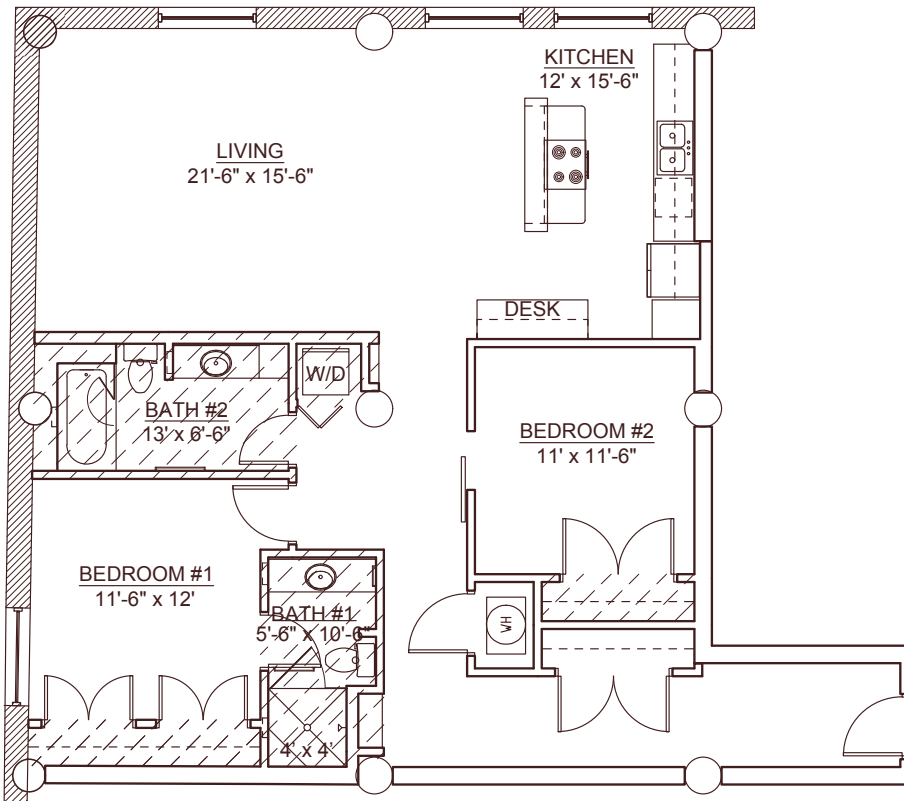

## LARGE TWO BEDROOM CORNER

Hardwood Flooring  
12'9" Ceilings  
Soaring Windows  
Granite Countertops  
Stainless Steel Appliances  
Kitchen Desk  
4'X4' Shower  
Soaking Tub/Shower  
Ample Storage Space  
Ceiling Fans  
In-Unit Laundry

1320 SQFT

LOFT  
STORAGE