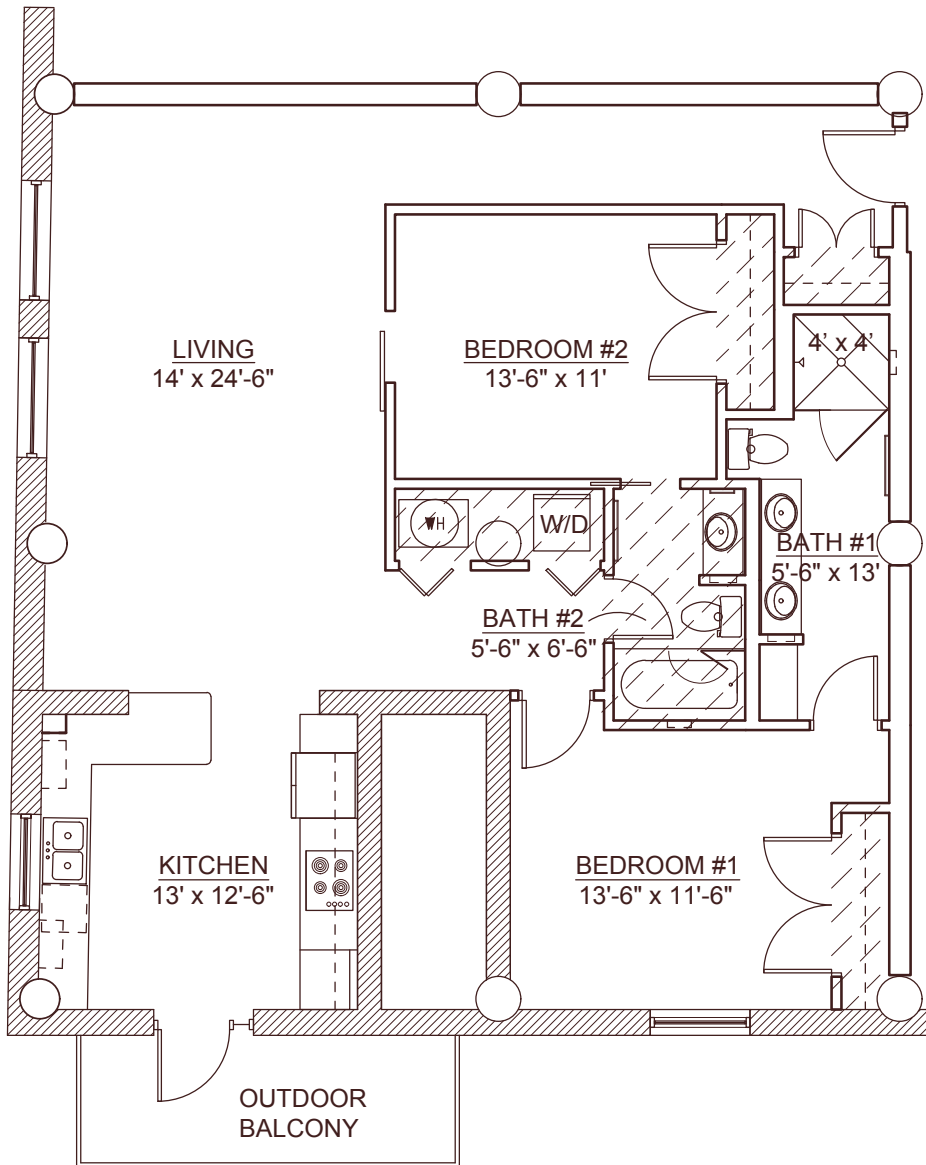

LOFTS@ EUCLID

EUCLID
3

LARGE TWO BEDROOM CORNER

- Hardwood Flooring
- 12'9" Ceilings
- Soaring Windows
- Granite Countertops
- Stainless Steel Appliances
- 4'X4' Shower
- Soaking Tub/Shower
- Ample Storage Space
- Ceiling Fans
- In-Unit Laundry
- Brick Wall Feature
- Balcony

1251 SQFT

LOFT
STORAGE