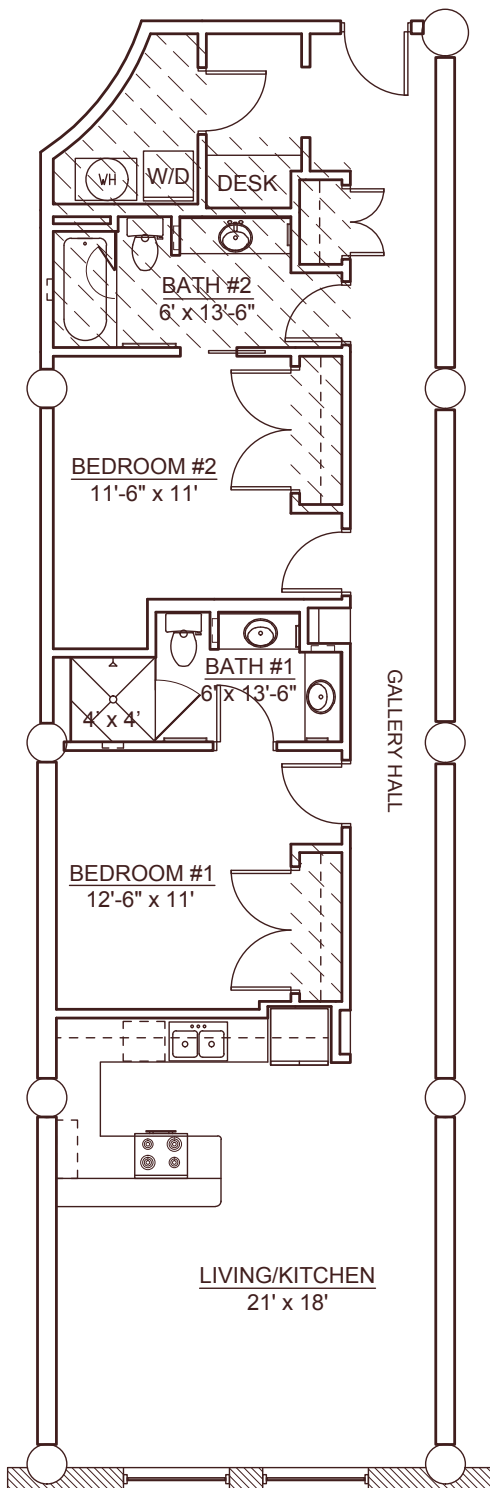

LOFTS@ EUCLID

LINDELL
8

TWO BEDROOM

Hardwood Flooring
12'9" Ceilings
Soaring Windows
Granite Countertops
Stainless Steel Appliances
4'x4' Shower
Soaking Tub/Shower
Office Alcove
Ample Storage Space
Ceiling Fans
In-Unit Laundry

1206 SQFT

LOFT
STORAGE