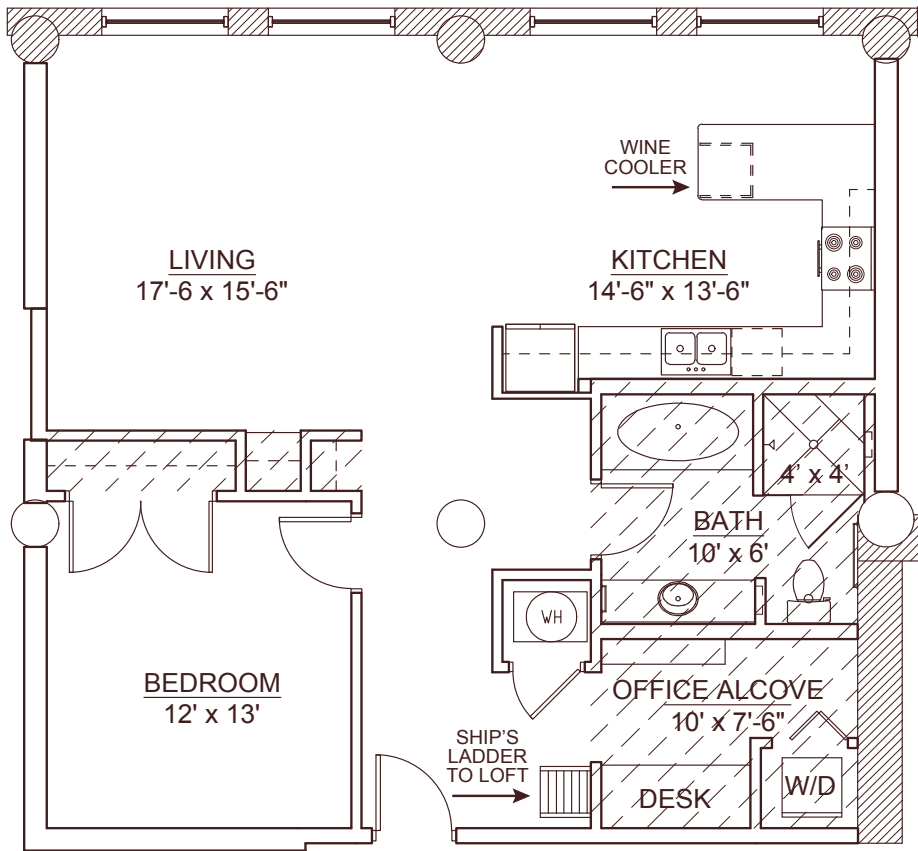

LOFTS@ EUCLID

MARYLAND
17

LARGE
ONE
BEDROOM

Hardwood Flooring
12'9" Ceilings
Soaring Windows
Granite Countertops
Stainless Steel Appliances
Wine Cooler
4'x4' Shower
Soaking Tub
Office Alcove
Ample Storage Space
Ceiling Fans
In-Unit Laundry

1028 SQFT

LOFT
STORAGE