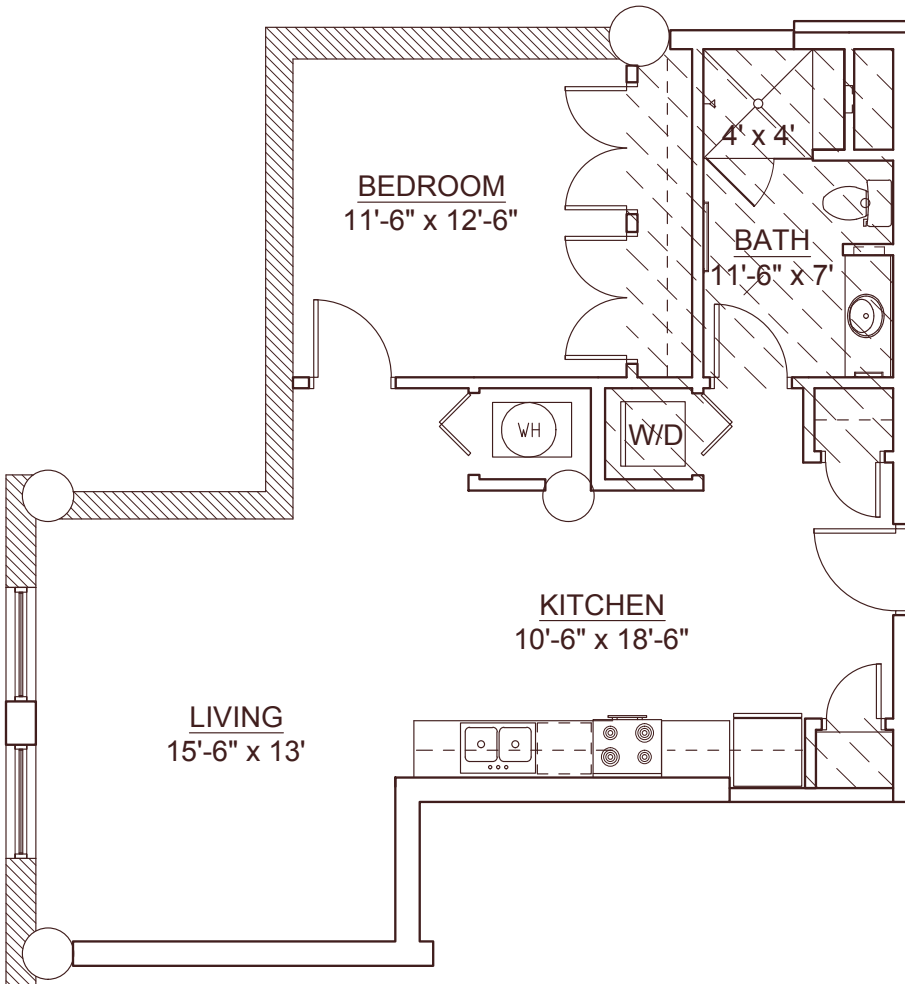

## MCPHERSON 5

### ONE BEDROOM

Hardwood Flooring  
12'9" Ceilings  
Soaring Windows  
Granite Countertops  
Stainless Steel Appliances  
4'X4' Shower  
Ample Storage Space  
In-Unit Laundry  
Ceiling Fan

750 SQFT

LOFT  
STORAGE