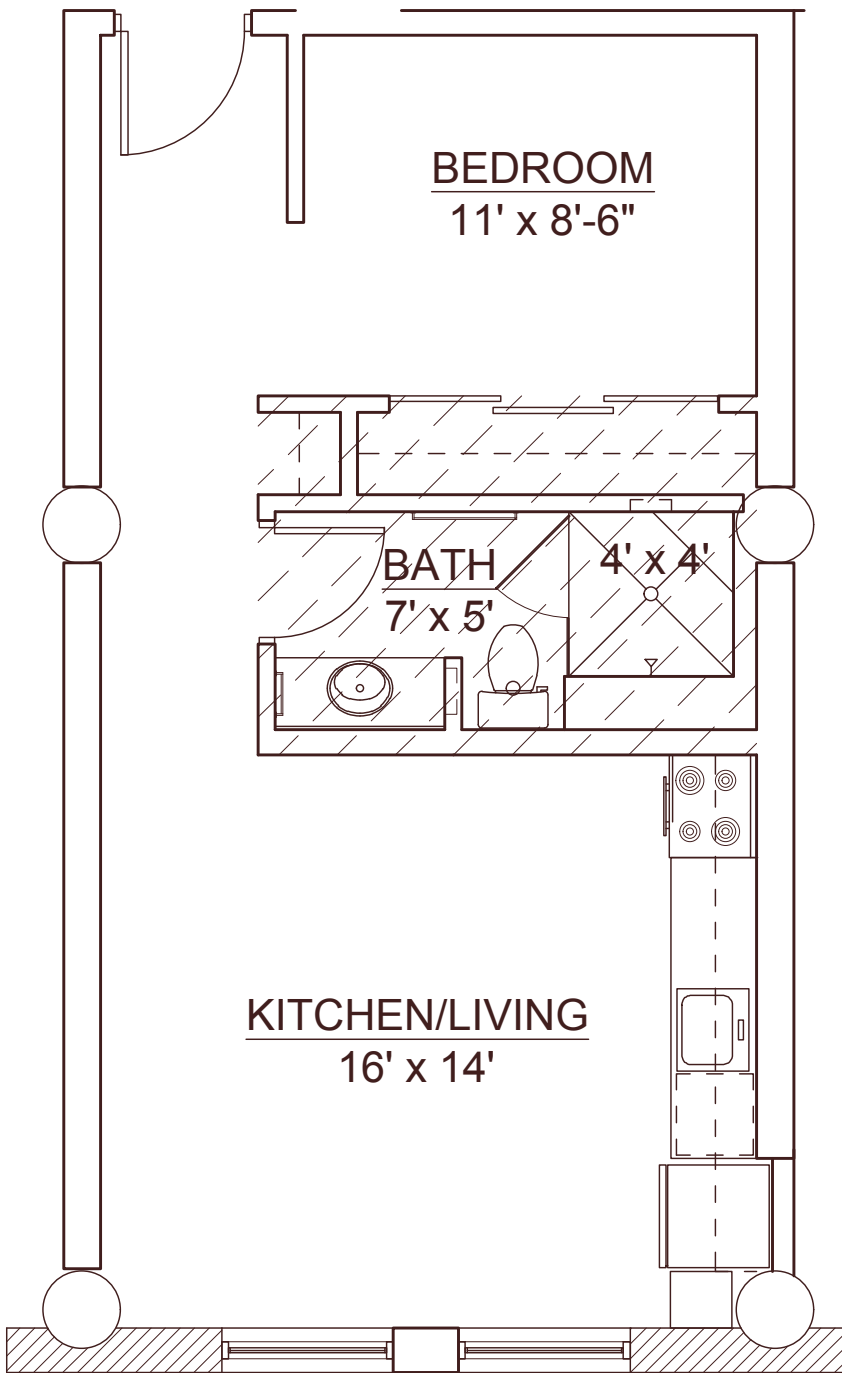

LOFTS@ EUCLID

DELMAR
2

ONE
BEDROOM

Hardwood Flooring
12'9" Ceilings
Soaring Windows
Granite Countertops
Stainless Steel Appliances
4'X4' Shower
Ample Storage Space
Ceiling Fans

500 SQFT

LOFT
STORAGE