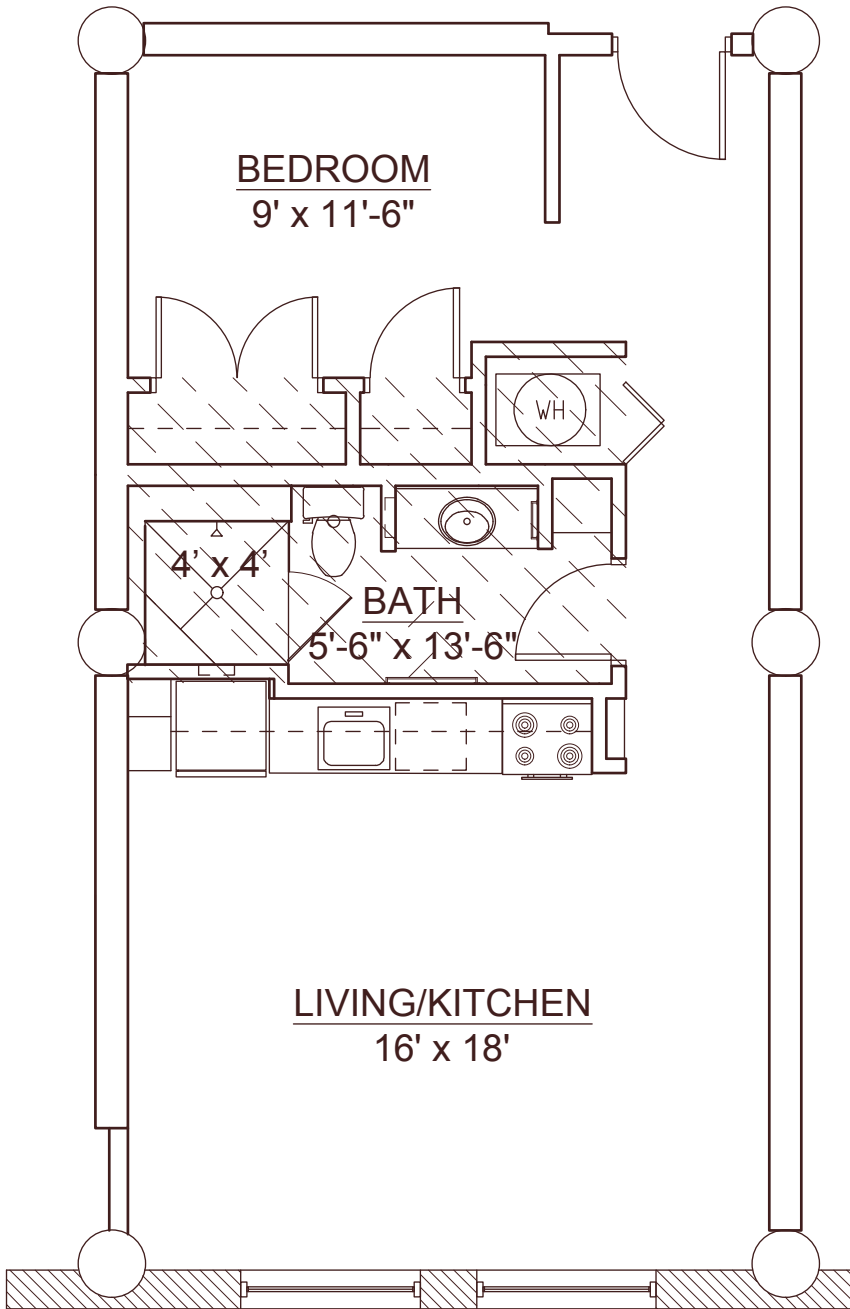

LOFTS@ EUCLID

DELMAR
7

ONE BEDROOM

Hardwood Flooring
12'9" Ceilings
Soaring Windows
Granite Countertops
Stainless Steel Appliances
4'x4' Shower
Ample Storage Space
Ceiling Fans

604 SQFT

LOFT
STORAGE