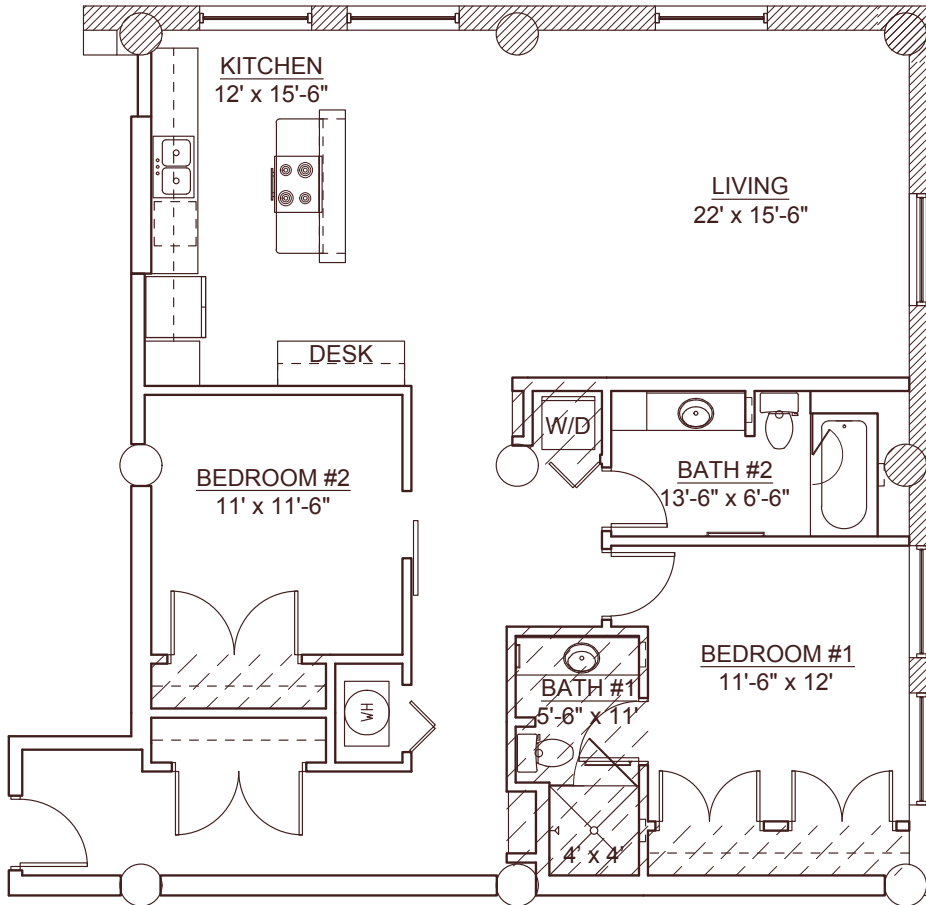

LOFTS@ EUCLID

EUCLID
11

LARGE TWO BEDROOM CORNER

Hardwood Flooring
12'9" Ceilings
Soaring Windows
Granite Countertops
Stainless Steel Appliances
Kitchen Desk
4'X4' Shower
Soaking Tub/Shower
Ample Storage Space
Ceiling Fans
In-Unit Laundry
Loft Storage Area

1301 SQFT

LOFT
STORAGE