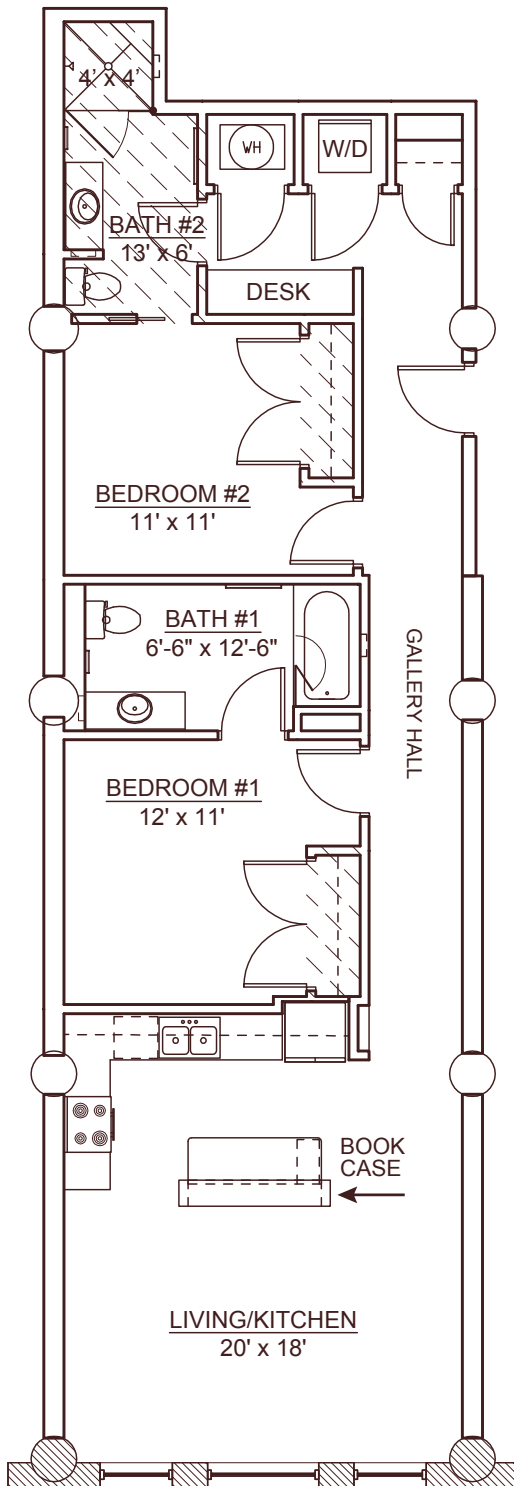

LOFTS@ EUCLID

LINDELL
210

TWO BEDROOM

Hardwood Flooring
12'9" Ceilings
Soaring Windows
Granite Countertops
Stainless Steel Appliances
4'X4' Shower
Soaking Tub/Shower
Office Alcove
Ample Storage Space
Ceiling Fans
In-Unit Laundry

1103 SQFT

LOFT
STORAGE