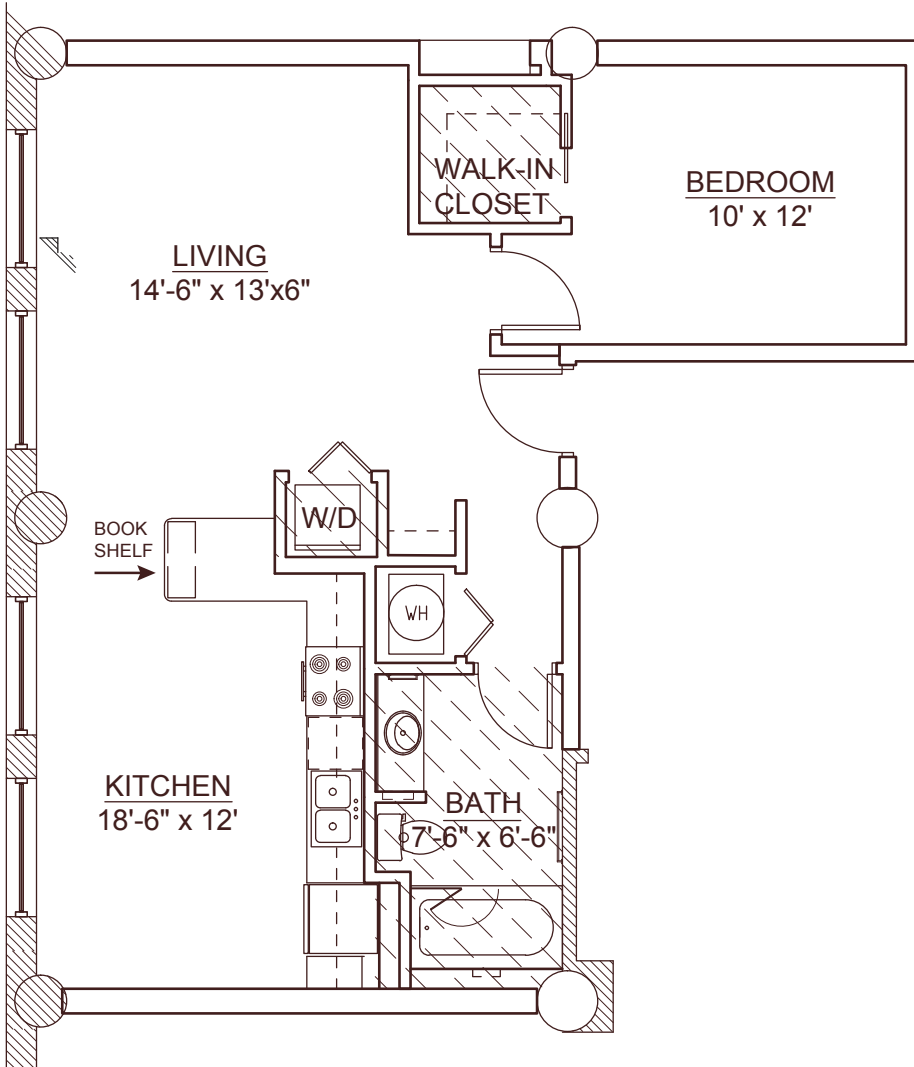

LOFTS@ EUCLID

MCPHERSON
13

ONE
BEDROOM

Hardwood Flooring
12'9" Ceilings
Soaring Windows
Granite Countertops
Stainless Steel Appliances
Soaking Tub/Shower
Walk-in Closet
Ample Storage Space
Ceiling Fans
In-Unit Laundry

748 SQFT

LOFT
STORAGE